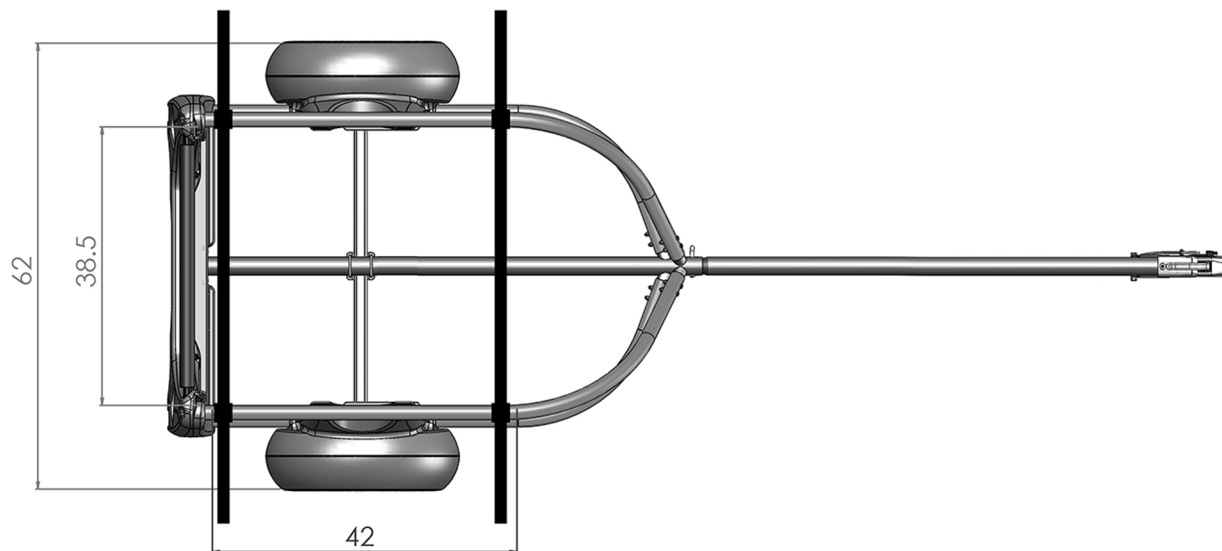

sylvansport

go  EASY DIMENSIONS

	GO EASY	GO EASY Essential	GO EASY Ultimate
Cost	\$1,995	\$2,495	\$2,995
Weight	235lbs	260lbs	305lbs
Total Carrying Capacity	565lbs	540lbs	495lbs
Rack Carrying Capacity	110lbs	110lbs	110lbs
GVWR	800lbs	800lbs	800lbs
Dimensions (not incl crossbars)	150" x 62" x 35"	150" x 62" x 35"	150" x 62" x 35"
Ground Clearance	9.75" (to axle)	9.75" (to axle)	9.75" (to axle) 8" (to spare tire)
Electrical	Flat 4-pin connector plug	Flat 4-pin connector plug	Flat 4-pin connector plug
Hitch	1-1/4" or 2"	1-1/4" or 2"	1-1/4" or 2"
Ball	2" ball 15" ball height	2" ball 15" ball height	2" ball 15" ball height
Coupler	Soft touch handle One-step engagement	Soft touch handle One-step engagement	Soft touch handle One-step engagement
Tongue	75" standard length 45" short length (optional) Hardened steel	75" standard length 45" short length (optional) Hardened steel	75" standard length 45" short length (optional) Hardened steel
Tongue Weight (unloaded)	30lbs	30lbs	30lbs
Rack System	79" wide 1" square steel crossbars Tool-free removal Compatible w/ most rack brands	79" wide 1" square steel crossbars Tool-free removal for use as utility trailer Compatible w/ most rack brands	79" wide 1" square steel crossbars Tool-free removal for use as utility trailer Compatible w/ most rack brands