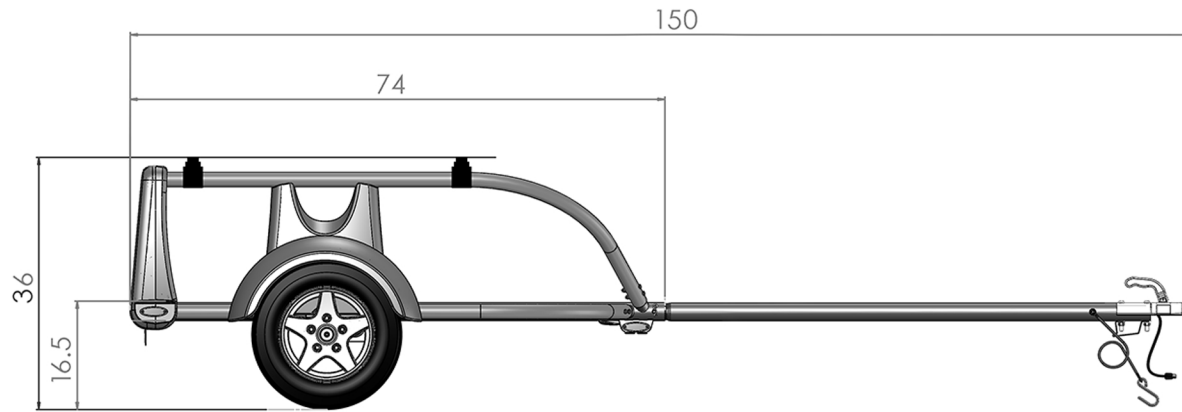

sylvansport

go  EASY DIMENSIONS

	GO EASY	GO EASY Essential	GO EASY Ultimate
Cost	\$1,995	\$2,495	\$2,995
Weight	235lbs	260lbs	305lbs
Total Carrying Capacity	565lbs	540lbs	495lbs
Rack Carrying Capacity	110lbs	110lbs	110lbs
GVWR	800lbs	800lbs	800lbs
Dimensions (not incl crossbars)	150" x 62" x 35"	150" x 62" x 35"	150" x 62" x 35"
Ground Clearance	9.75" (to axle)	9.75" (to axle)	9.75" (to axle) 8" (to spare tire)
Electrical	Flat 4-pin connector plug	Flat 4-pin connector plug	Flat 4-pin connector plug
Hitch	1-1/4" or 2"	1-1/4" or 2"	1-1/4" or 2"
Ball	2" ball 15" ball height	2" ball 15" ball height	2" ball 15" ball height
Coupler	Soft touch handle One-step engagement	Soft touch handle One-step engagement	Soft touch handle One-step engagement
Tongue	75" standard length 45" short length (optional) Hardened steel	75" standard length 45" short length (optional) Hardened steel	75" standard length 45" short length (optional) Hardened steel
Tongue Weight (unloaded)	30lbs	30lbs	30lbs
Rack System	79" wide 1" square steel crossbars Tool-free removal Compatible w/ most rack brands	79" wide 1" square steel crossbars Tool-free removal for use as utility trailer Compatible w/ most rack brands	79" wide 1" square steel crossbars Tool-free removal for use as utility trailer Compatible w/ most rack brands